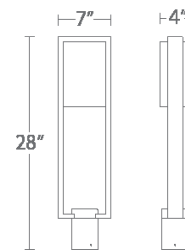

PD-W15928

ORDER NUMBER

Model	Size	Watt	LED Lumens	Delivered Lumens	Finish
PM-W15928	28"	16W	1200	382	BK Black 

Example: **PM-W15928-BK**

dweLED.com
Phone (800) 526.2588
Fax (800) 526.2585

Headquarters/Eastern Distribution Center
44 Harbor Park Drive
Port Washington, NY 11050